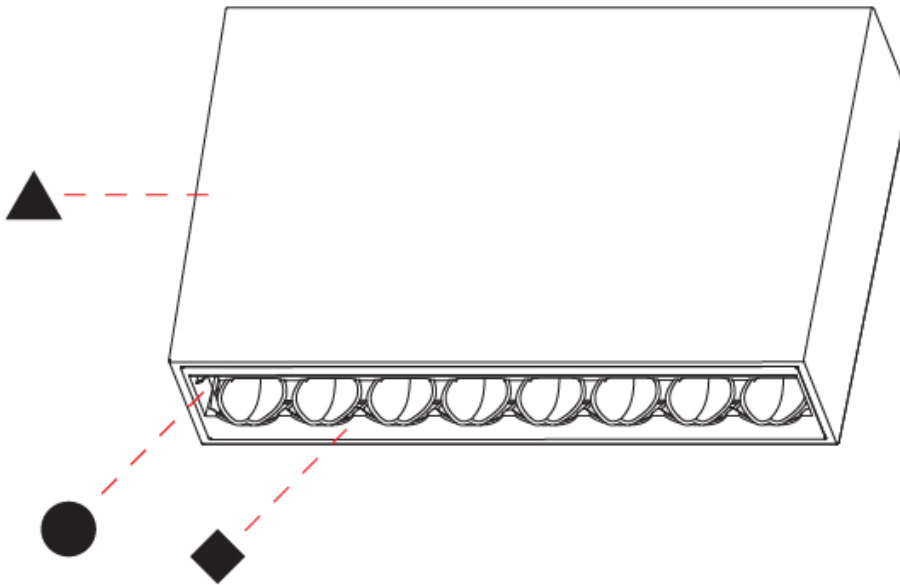

MAGIQ HOLLOW WALLWASH SURFACE

A3D188-

PROJECT _____

TYPE _____

SPECIFIER _____

QUANTITY _____

DATE _____

A